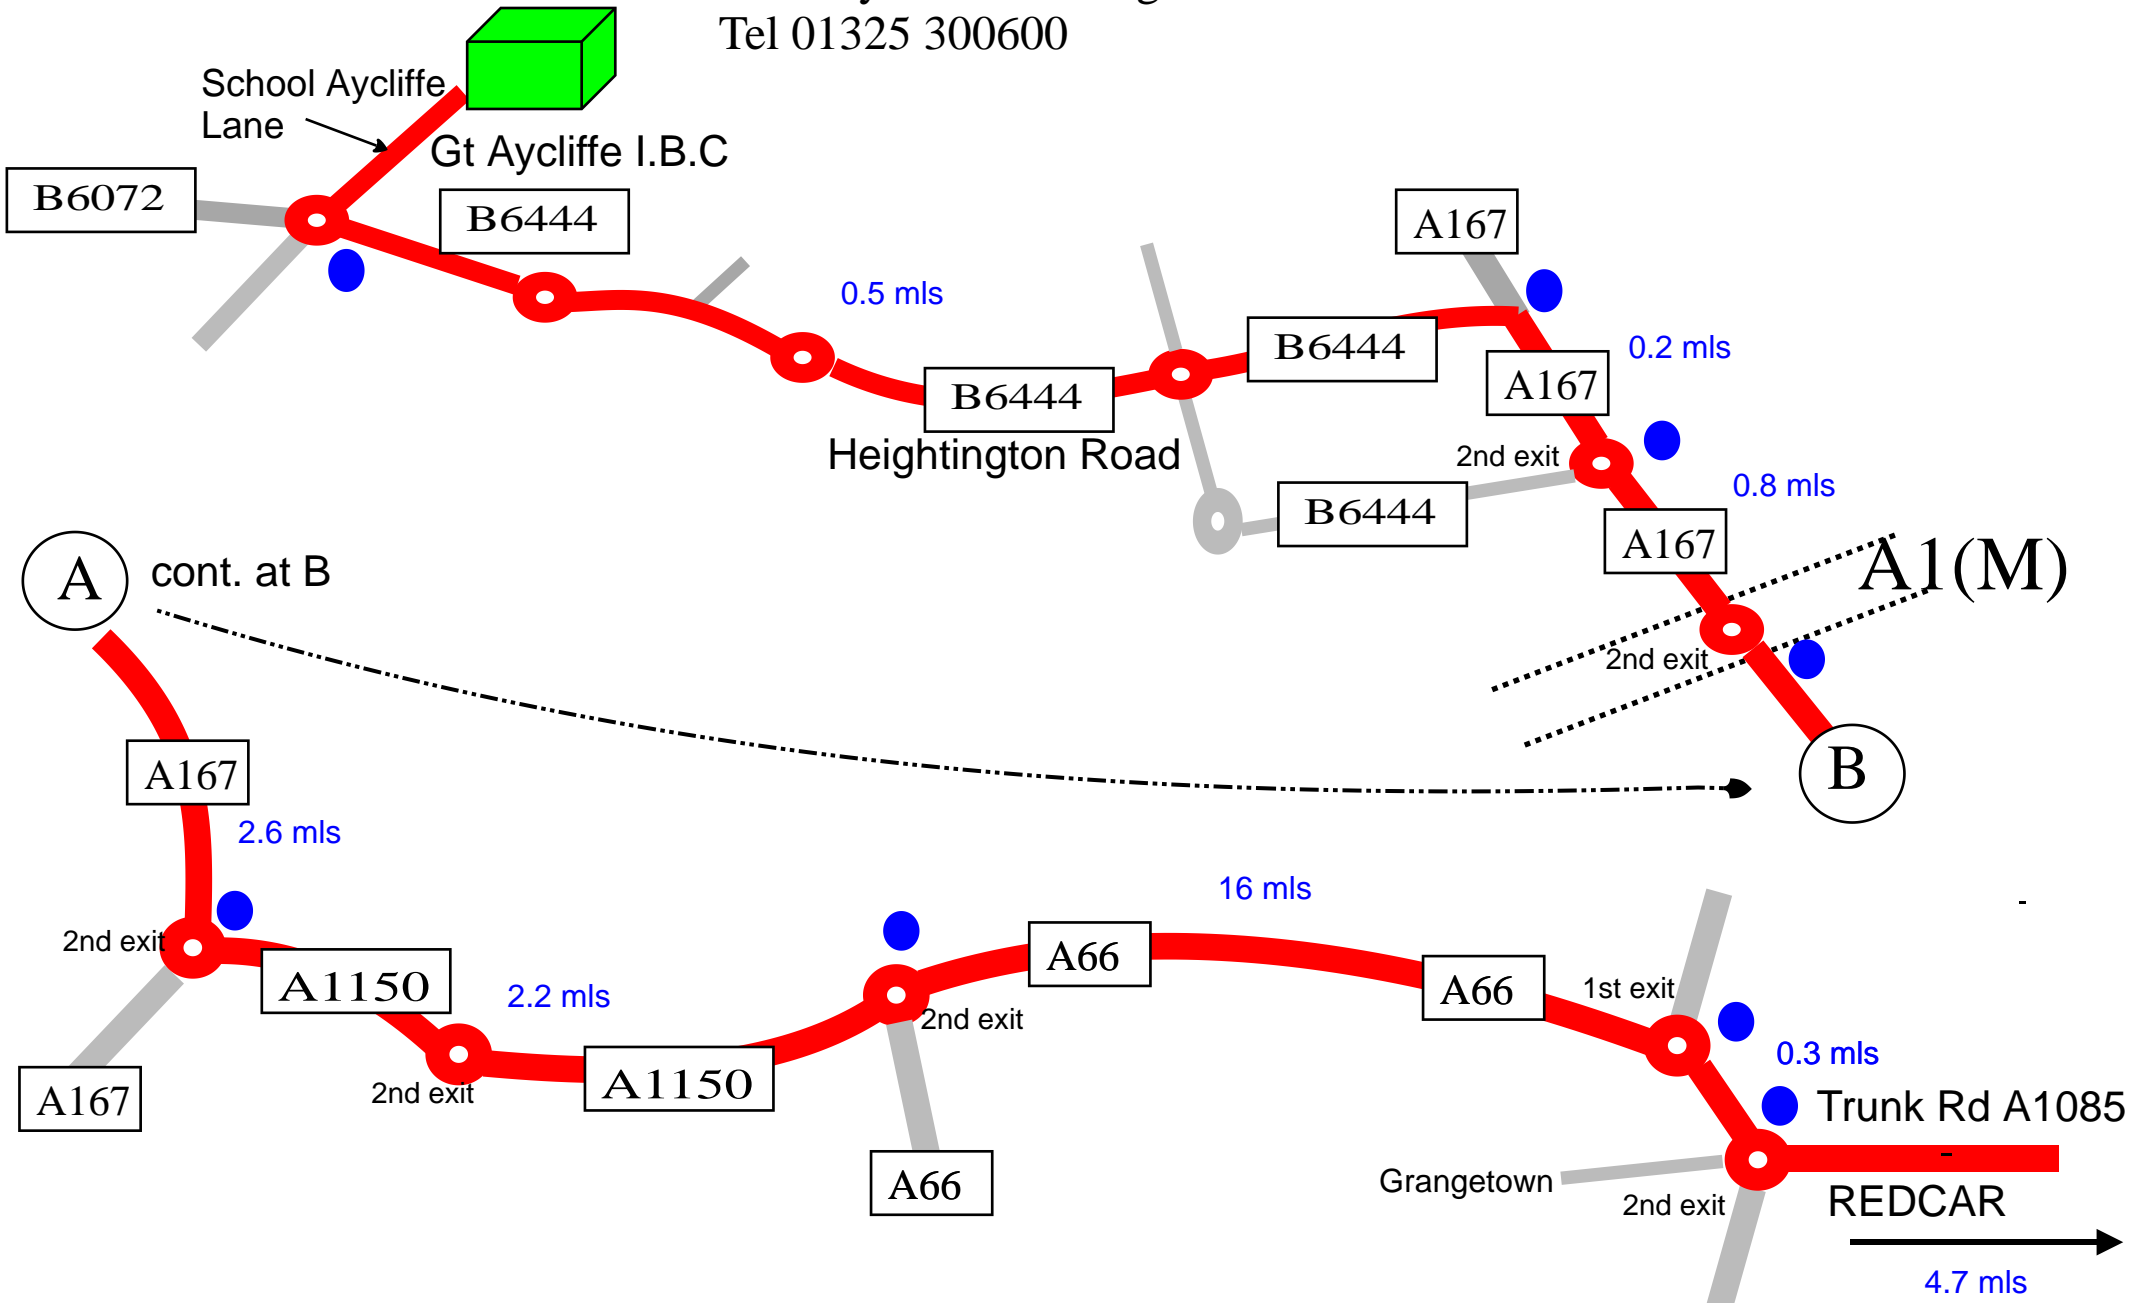

MAP from REDCAR to GREAT AYCLIFFE INDOORS BOWLS CLUB
NOTE you are looking for the OAK LEAF SPORTS COMPLEX
Tel 01325 300600

Total Distance 27 miles. Leave Redcar by the Trunk Rd then onto the A66