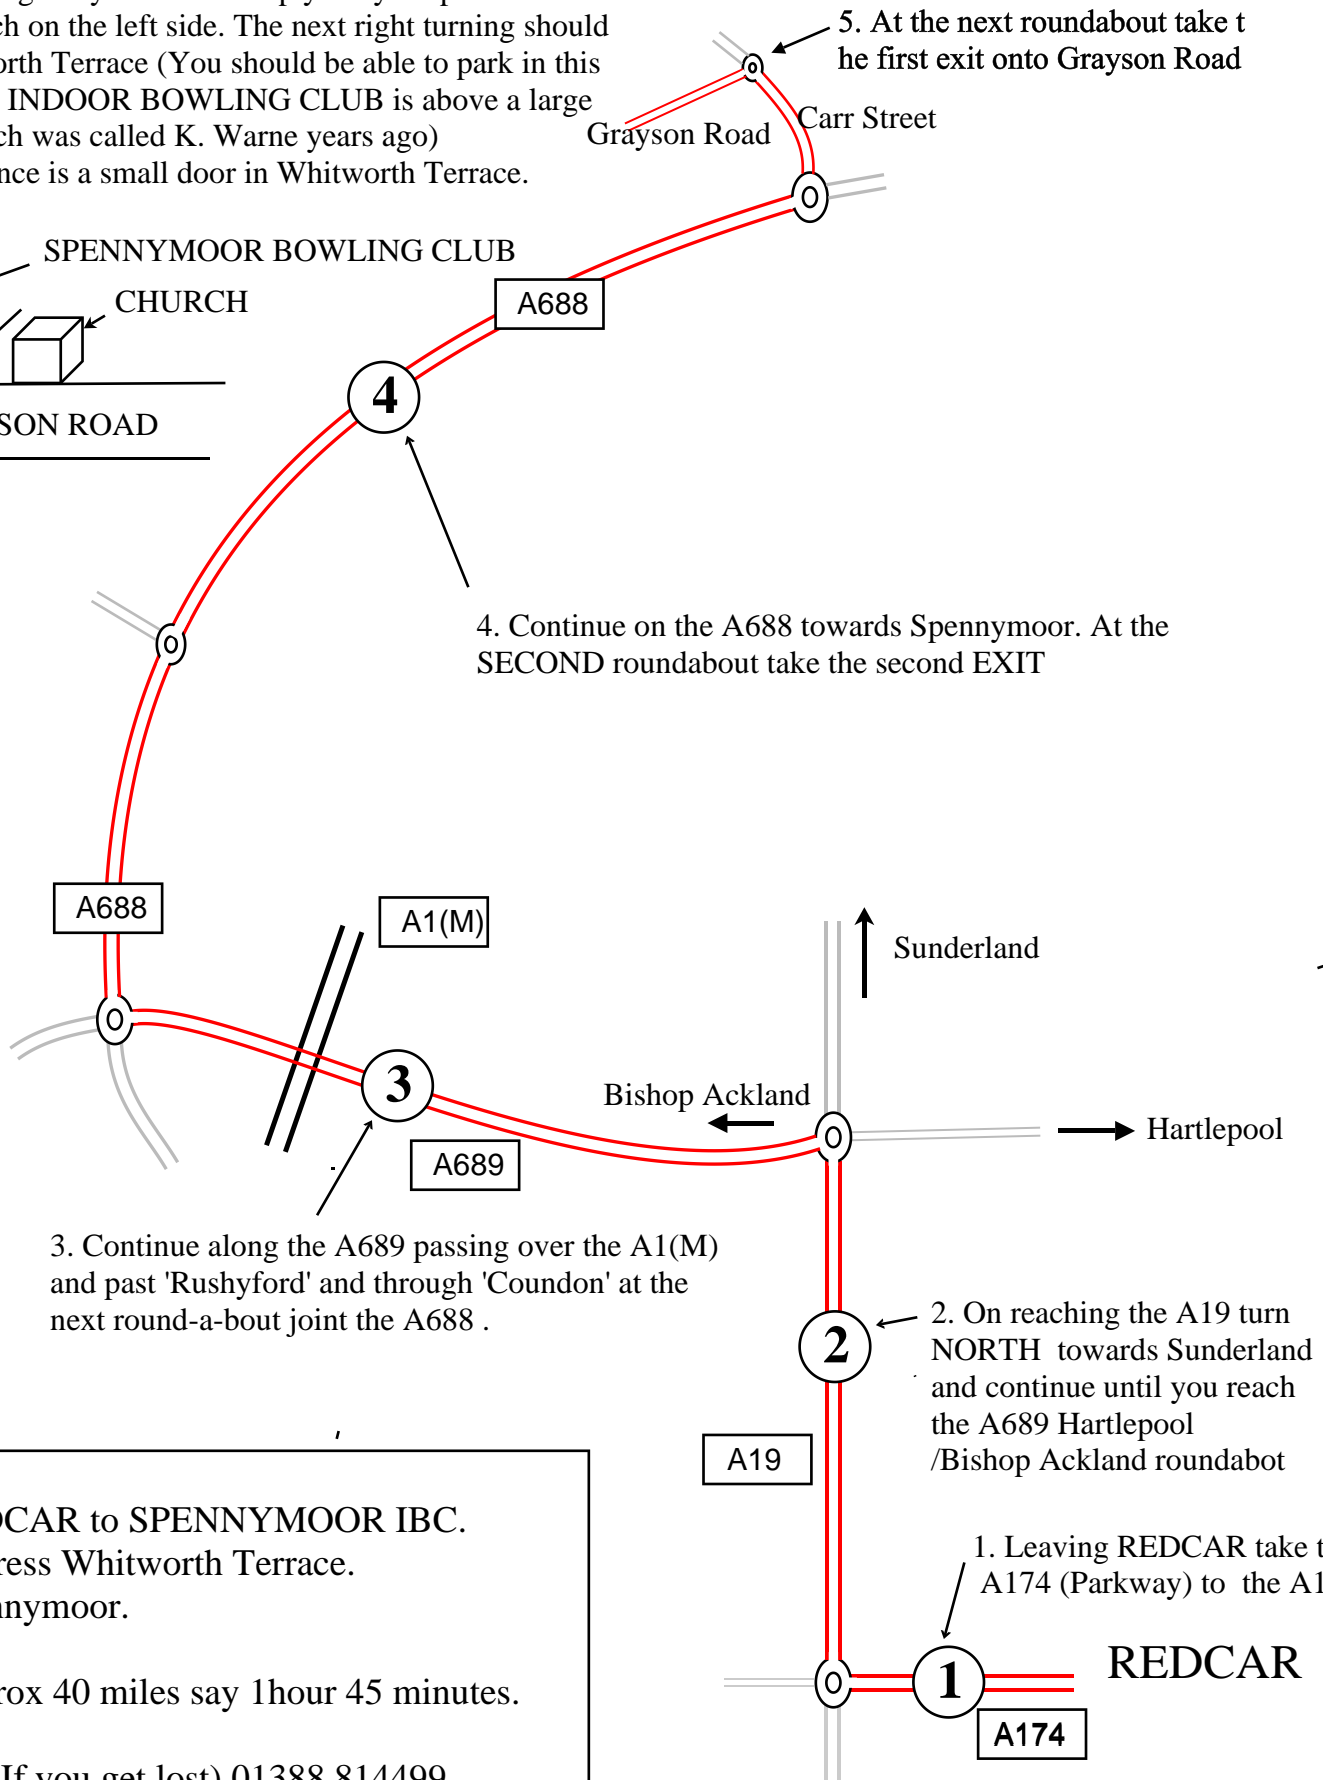

6 On entering Grayson Road keep your eyes open for a Church on the left side. The next right turning should be Whitworth Terrace (You should be able to park in this road.) The INDOOR BOWLING CLUB is above a large shop (which was called K. Warne years ago) The entrance is a small door in Whitworth Terrace.

**REDCAR to SPENNYMOOR IBC.**  
 Address Whitworth Terrace.  
 Spennymoor.

Approx 40 miles say 1hour 45 minutes.

Tel (If you get lost) 01388 814499